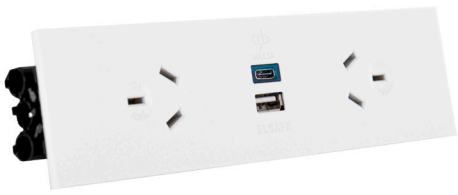

TUF Modules

APPLICATIONS

QF 2GPO TUF 2GPOs, TUF USB-A+C Ports plus **25W**