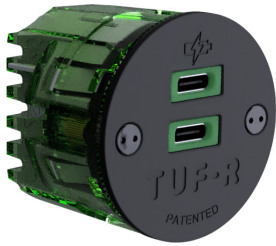

TUF-R HP CC USB-C+C Ports
150W**

TUF-R HP A+C and TUF-R HP C+C
fit all OE 42mm canister products.